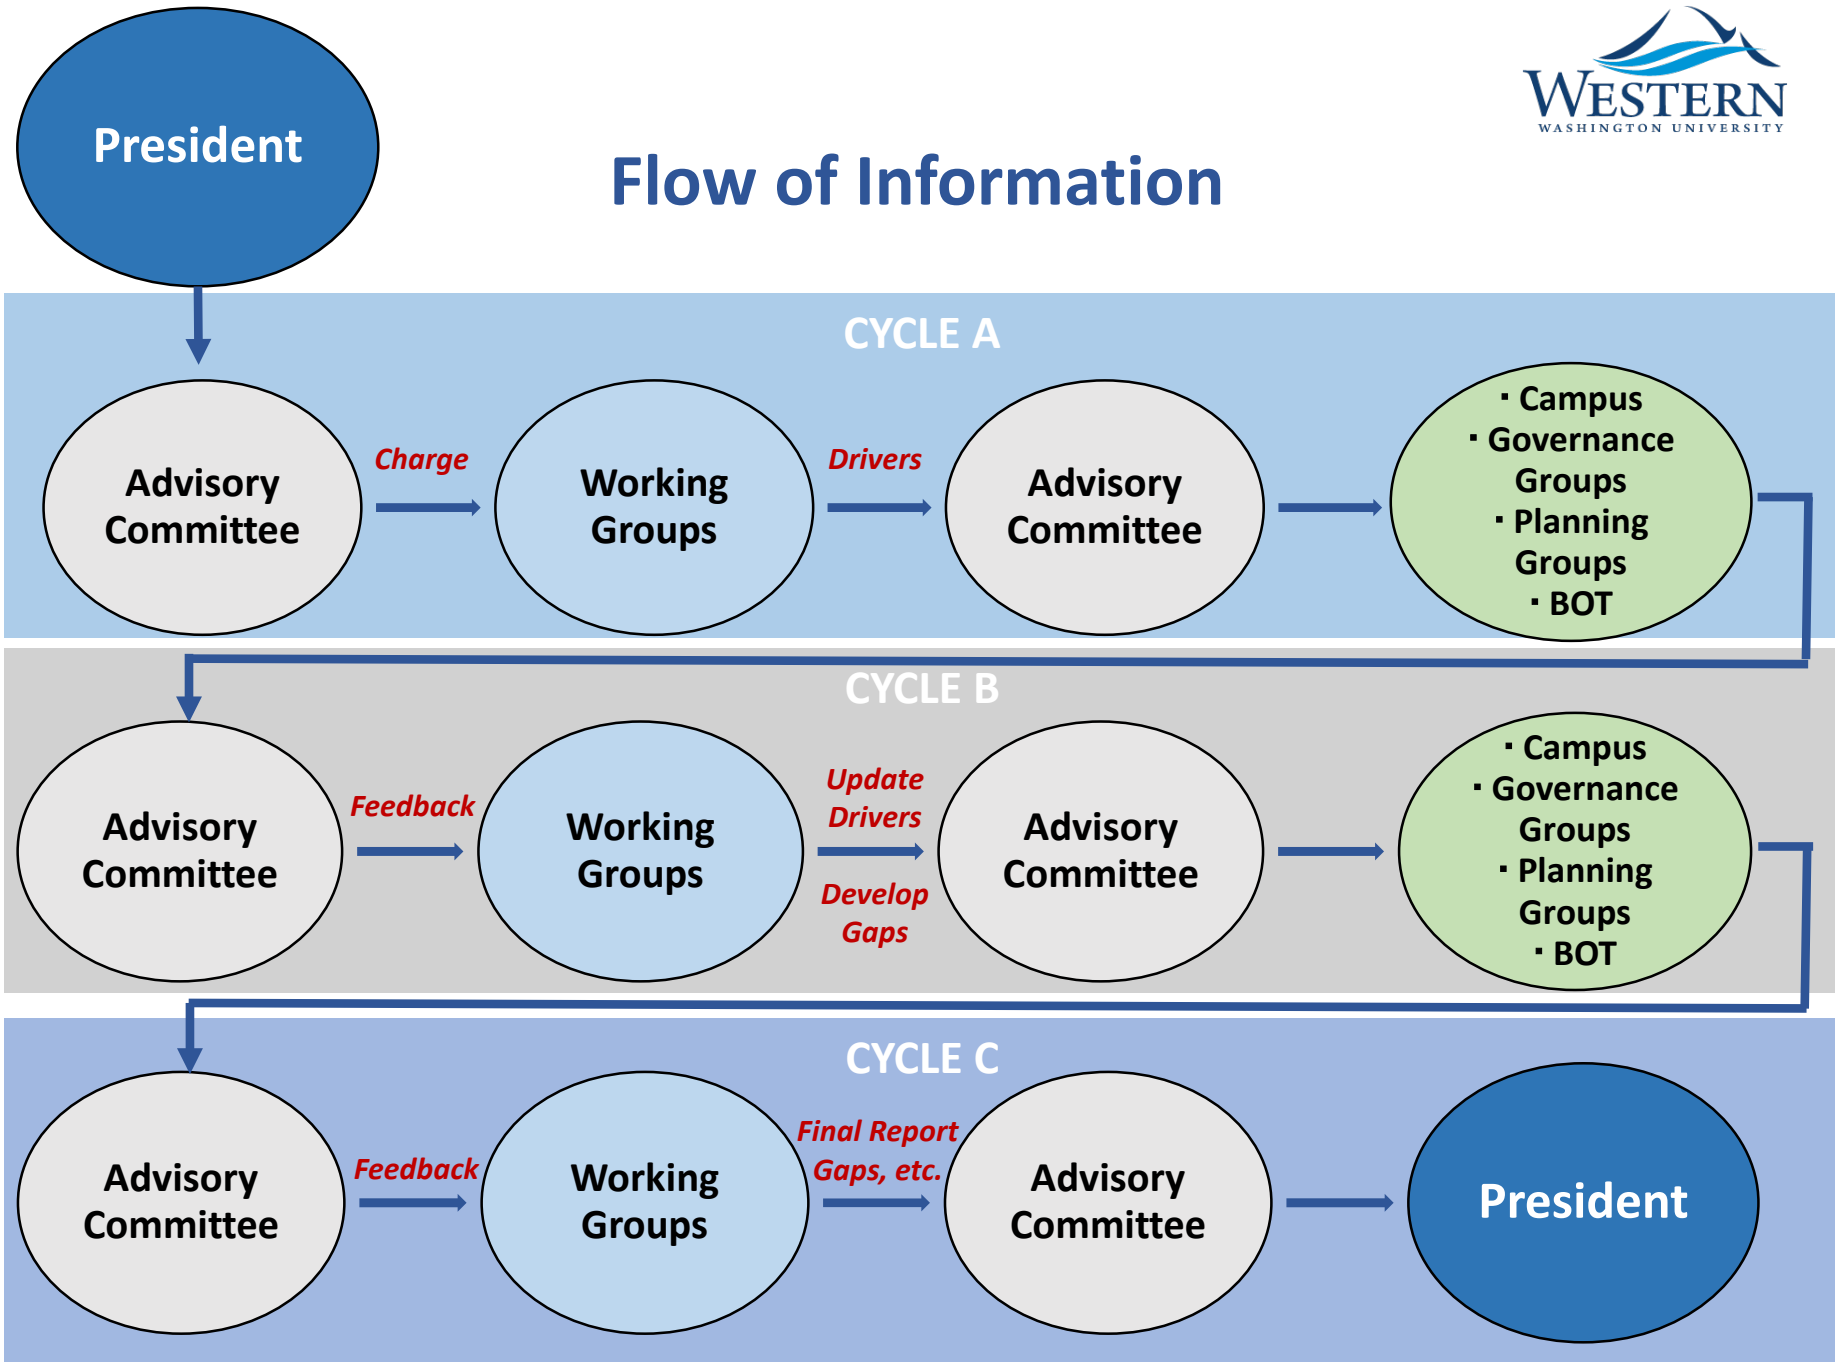

Flow of Information

President's Advisory Committee on Institutional Resource Modeling (PACIRM)

Flow of Information / Timeline

AC = PACIRM
WG = Working Group