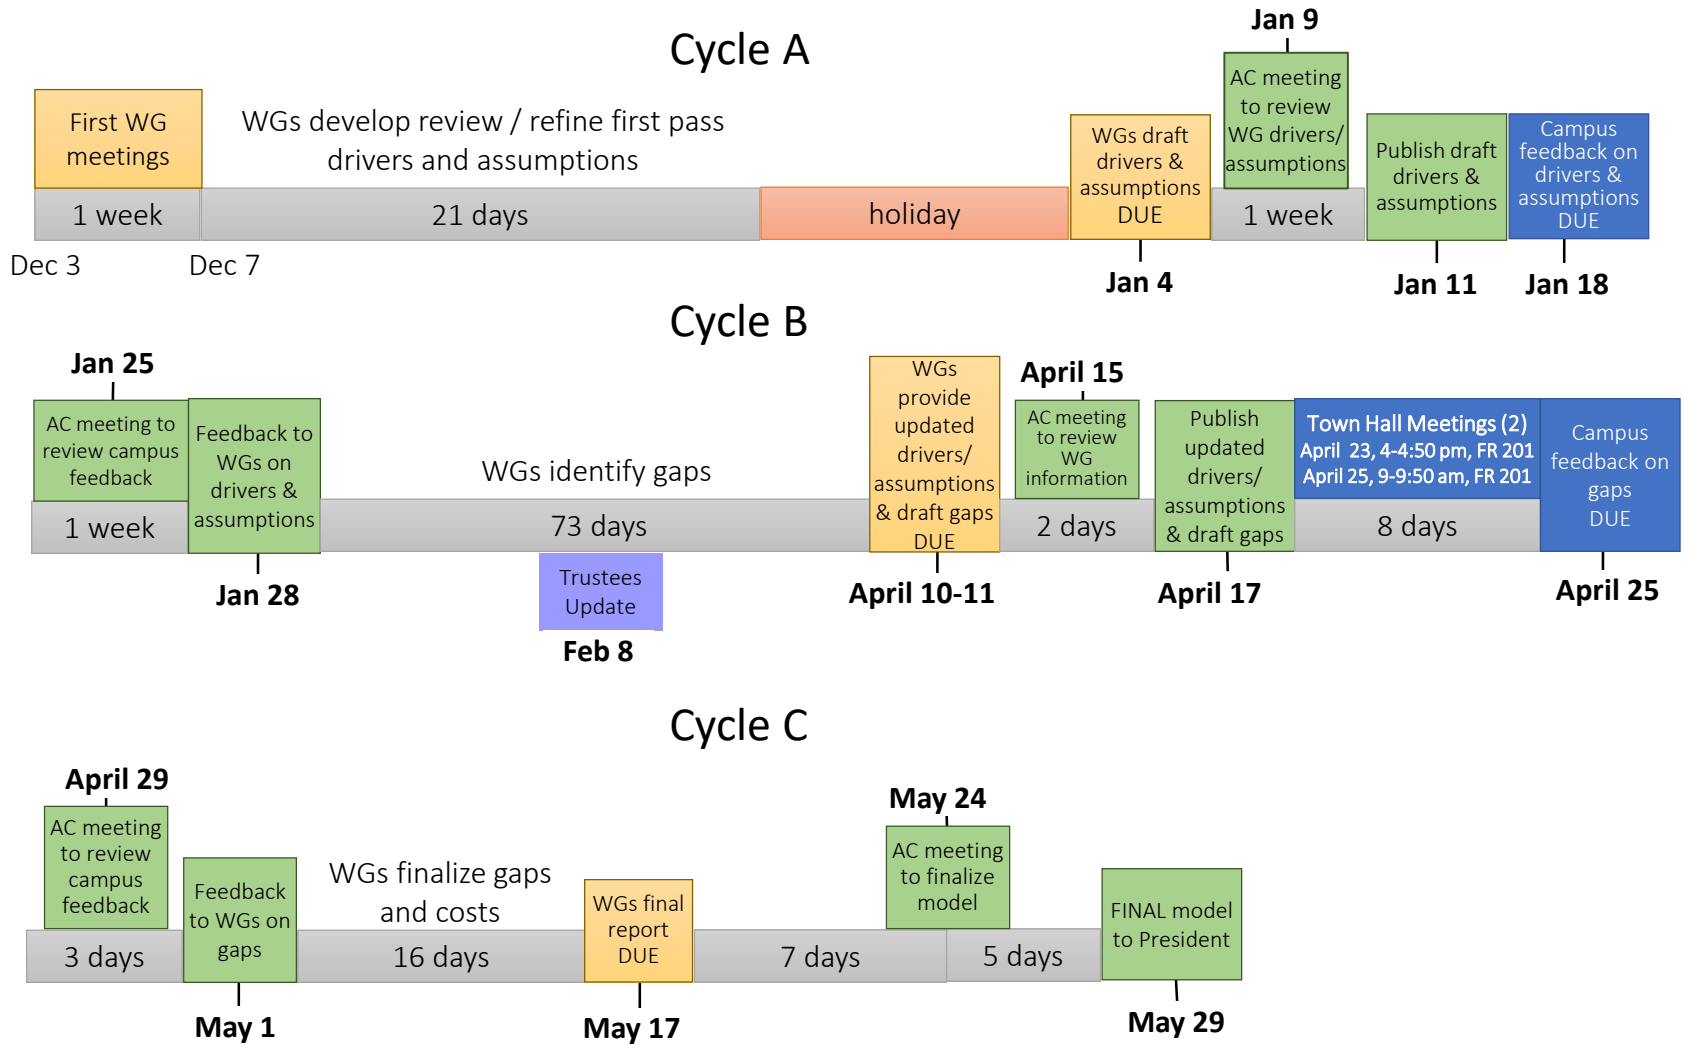

Flow of Information

President's Advisory Committee on Institutional Resource Modeling (PACIRM)

Flow of Information / Timeline

AC = PACIRM
WG = Working Group